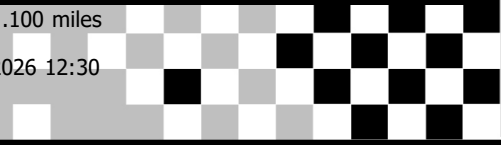

ASRA Round 3, SPC

Sorted on Laps

Day 1 Races

SPC 2.100 miles

LIGHTWEIGHT GP

5/23/2026 12:30

Race started at 16:09:25

Pos	No.	Name	Class	laps	Diff	Total Tm	Best Tm	Klub
NS	198	Melvin Mckellar Jr	Expert		DNS			mount holly NJ (E)
NS	177	Jaden Mckellar	Expert		DNS			Mount holly NJ (E)
NS	23.	JASON GRIFFIN	Expert		DNS			pickens SC 2024 aprilia rs660 (E)
NS	13xx	Jacob Werner	Expert		DNS			Cortlandt Manor NY 2023 Suzuki GSX-8r (E)
NS	82	Paul Dougherty	Expert		DNS			WESTMINSTER MD 2005 Bimota DB5 (E)
NS	989	Tony Pagliaroli	Expert		DNS			Bethlehem PA 2022 Yamaha R7 (E)
NS	42.	THOMAS GRIFFITH	Expert		DNS			Mars PA 2023 Aprilia rs 660 (E)
NS	62	Jon Hardcastle	Expert		DNS			New Bern NC 2021 Aprilia RS660 (E)
NS	241	Cole Varnes	Expert		DNS			Birdsboro PA 2025 Suzuki GSX8R (E)
NS	33X	Roberto Tellez	Expert		DNS			Newark NJ 2021 Yamaha YZF-R7 (E)